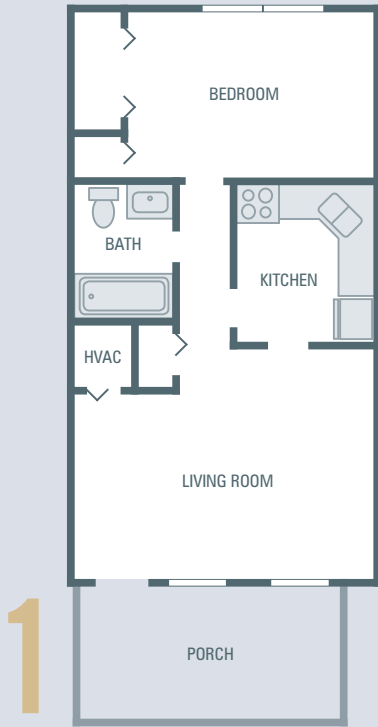

# Floorplans

**1 Bedroom/1 Bath**  
+/- 512 square feet

**1 Bedroom/1 Bath**  
+/- 726 square feet

**2 Bedroom/1 Bath**  
+/- 740 – 783 square feet

**2 Bedroom/1 Bath**  
+/- 816 square feet

# Floorplans

5

**1 Bedroom/1 Bath + Den**  
+/- 870 square feet

6

**2 Bedroom/1 Bath + Den**  
+/- 891 – 955 square feet

7

**3 Bedroom/2 Bath**  
+/- 950 – 1,048 square feet

Square footage figures are approximate and are not to be relied upon. Please see Exhibit D of the Declaration of the Public Offering Statement for individual surveyed square footage figures.

# Floorplans

8

**2 Bedroom/1 ½ Bath**  
+/- 940 – 1,062 square feet

9

**3 Bedroom/2 ½ Bath**  
+/- 1,176 – 1,358 square feet