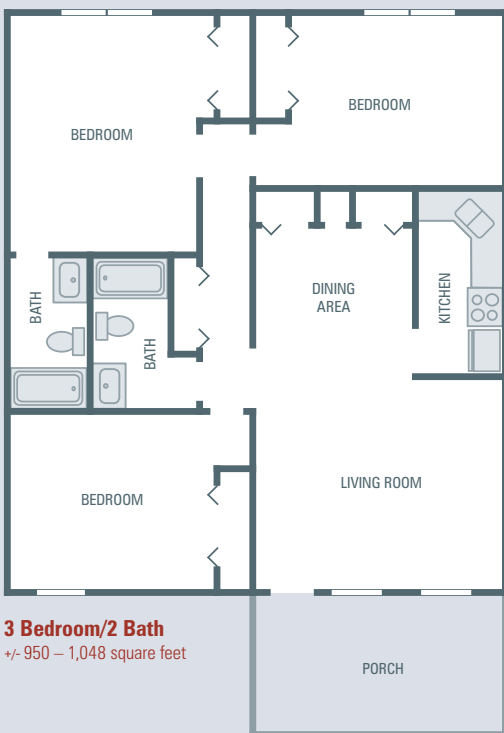

# Floorplans

**1 Bedroom/1 Bath**  
+/- 512 square feet

**1 Bedroom/1 Bath**  
+/- 726 square feet

**2 Bedroom/1 Bath**  
+/- 740 – 783 square feet

**2 Bedroom/1 Bath**  
+/- 816 square feet

# Floorplans

5

**1 Bedroom/1 Bath + Den**  
+/- 870 square feet

6

**2 Bedroom/1 Bath + Den**  
+/- 891 – 955 square feet

7

**3 Bedroom/2 Bath**  
+/- 950 – 1,048 square feet

Square footage figures are approximate and are not to be relied upon. Please see Exhibit D of the Declaration of the Public Offering Statement for individual surveyed square footage figures.

# Floorplans

8

**2 Bedroom/1 ½ Bath**  
+/- 940 – 1,062 square feet

9

**3 Bedroom/2 ½ Bath**  
+/- 1,176 – 1,358 square feet