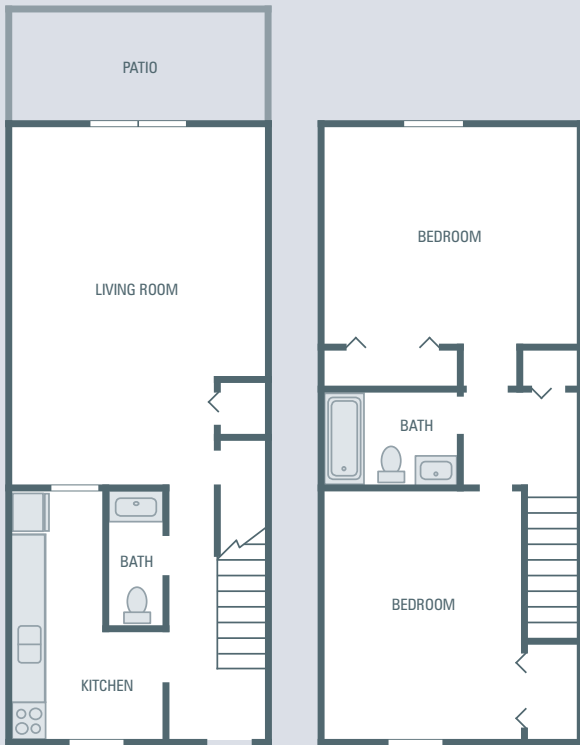

# Floorplans

**1 Bedroom/1 Bath**  
+/- 512 square feet

**1 Bedroom/1 Bath**  
+/- 726 square feet

**2 Bedroom/1 Bath**  
+/- 740 – 783 square feet

**2 Bedroom/1 Bath**  
+/- 816 square feet

# Floorplans

5

**1 Bedroom/1 Bath + Den**  
+/- 870 square feet

6

**2 Bedroom/1 Bath + Den**  
+/- 891 – 955 square feet

7

**3 Bedroom/2 Bath**  
+/- 950 – 1,048 square feet

Square footage figures are approximate and are not to be relied upon. Please see Exhibit D of the Declaration of the Public Offering Statement for individual surveyed square footage figures.

# Floorplans

8

**2 Bedroom/1 ½ Bath**  
+/- 940 – 1,062 square feet

9

**3 Bedroom/2 ½ Bath**  
+/- 1,176 – 1,358 square feet